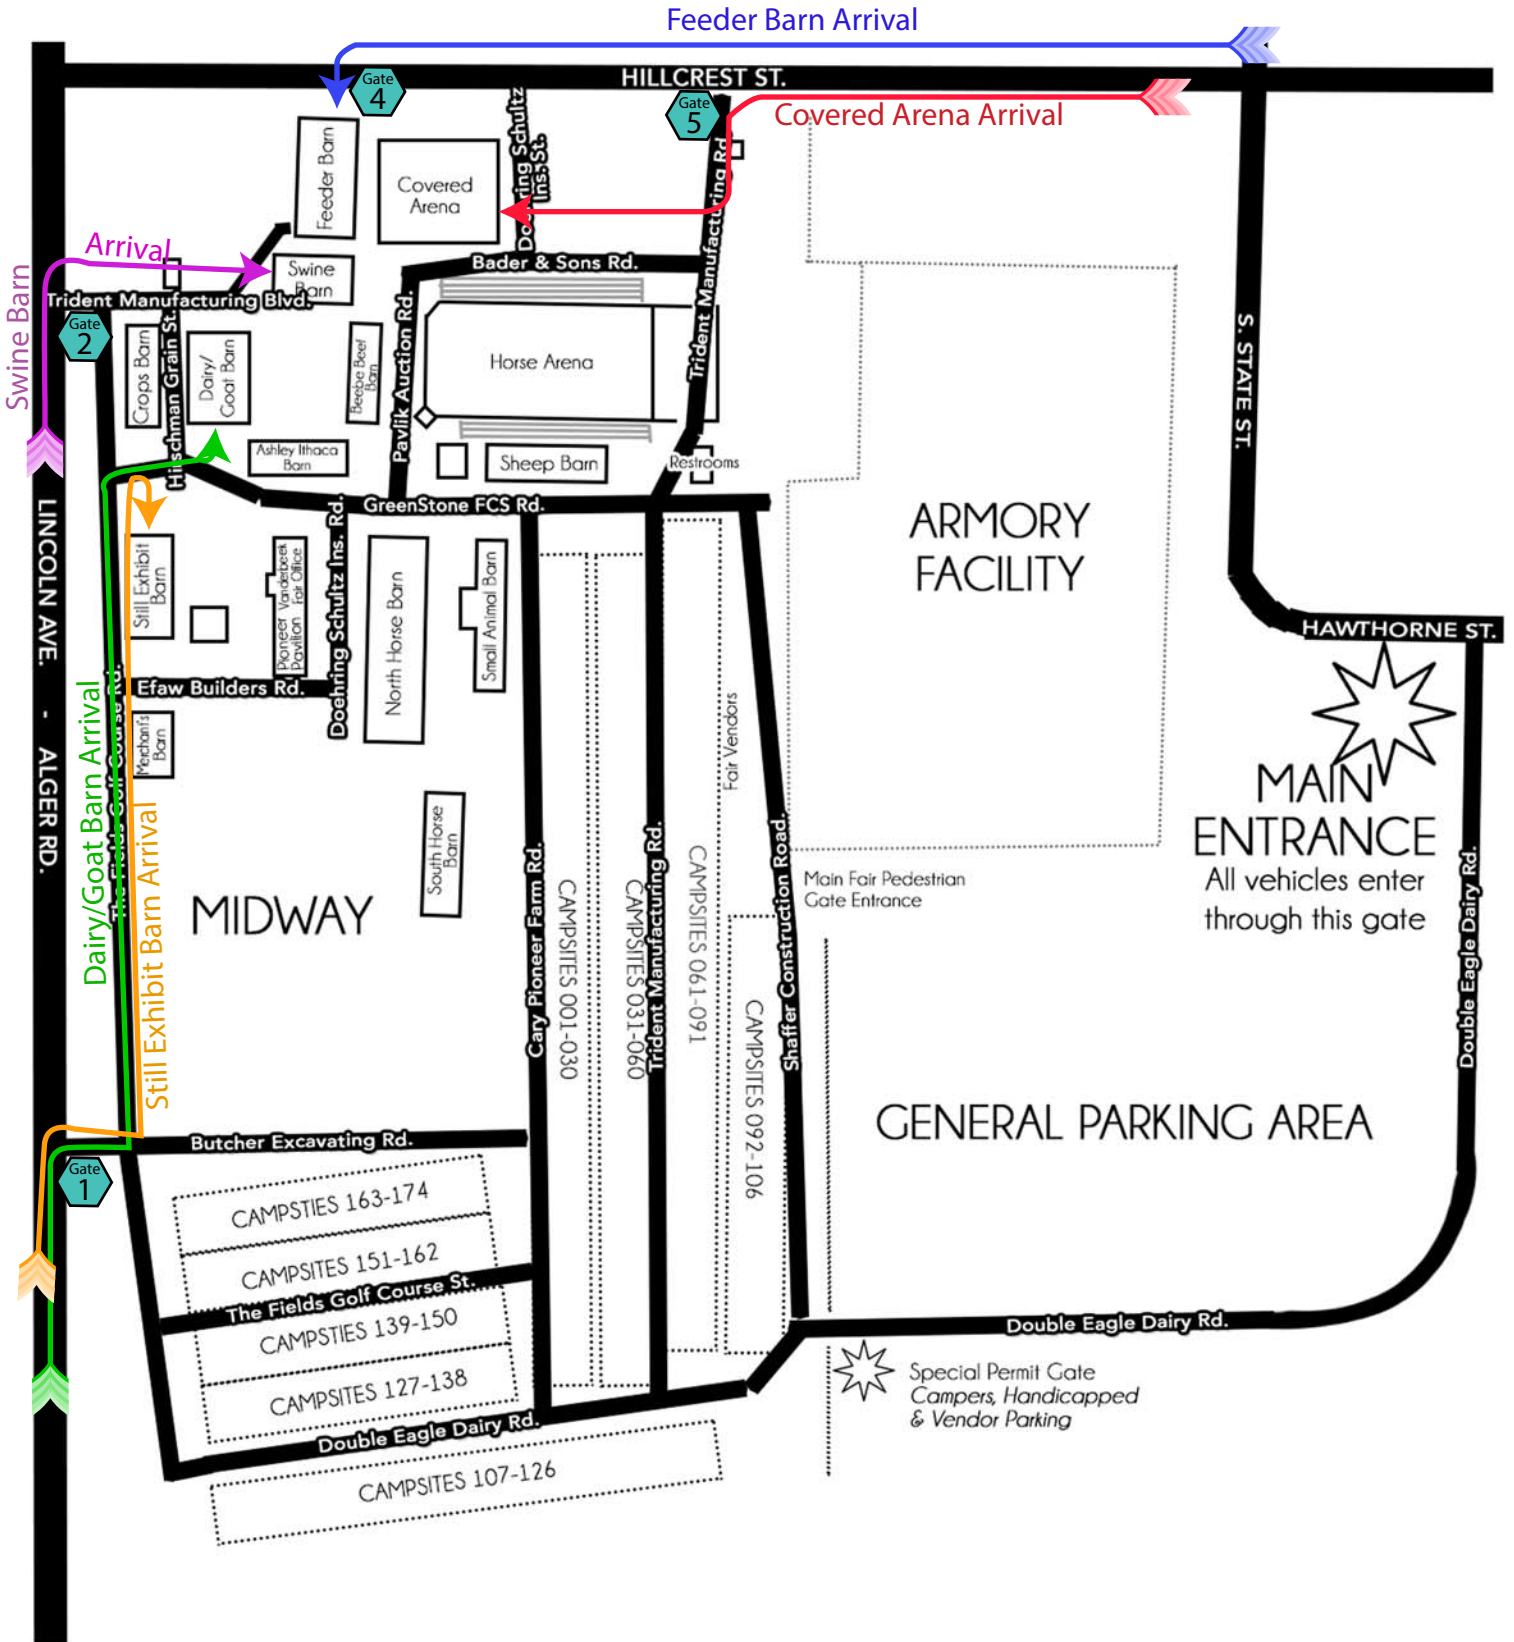

Winter Storage Arrival Plan

Feeder Barn Arrival

Covered Arena Arrival

Arrival

Dairy/Goat Barn Arrival
Still Exhibit Barn Arrival

MAIN ENTRANCE
All vehicles enter through this gate

GENERAL PARKING AREA

Special Permit Gate
Campers, Handicapped & Vendor Parking

SWINE BARN

Dairy/Goat Barn Arrival

Still Exhibit Barn Arrival

Gate 1

Gate 2

Gate 4

Gate 5

HILLCREST ST.

Bader & Sons Rd.

GreenStone FCS Rd.

Trident Manufacturing Blvd.

Trident Manufacturing Rd.

Shaffer Construction Road

Double Eagle Dairy Rd.

Double Eagle Dairy Rd.

Double Eagle Dairy Rd.

Double Eagle Dairy Rd.

Double Eagle Dairy Rd.

Double Eagle Dairy Rd.